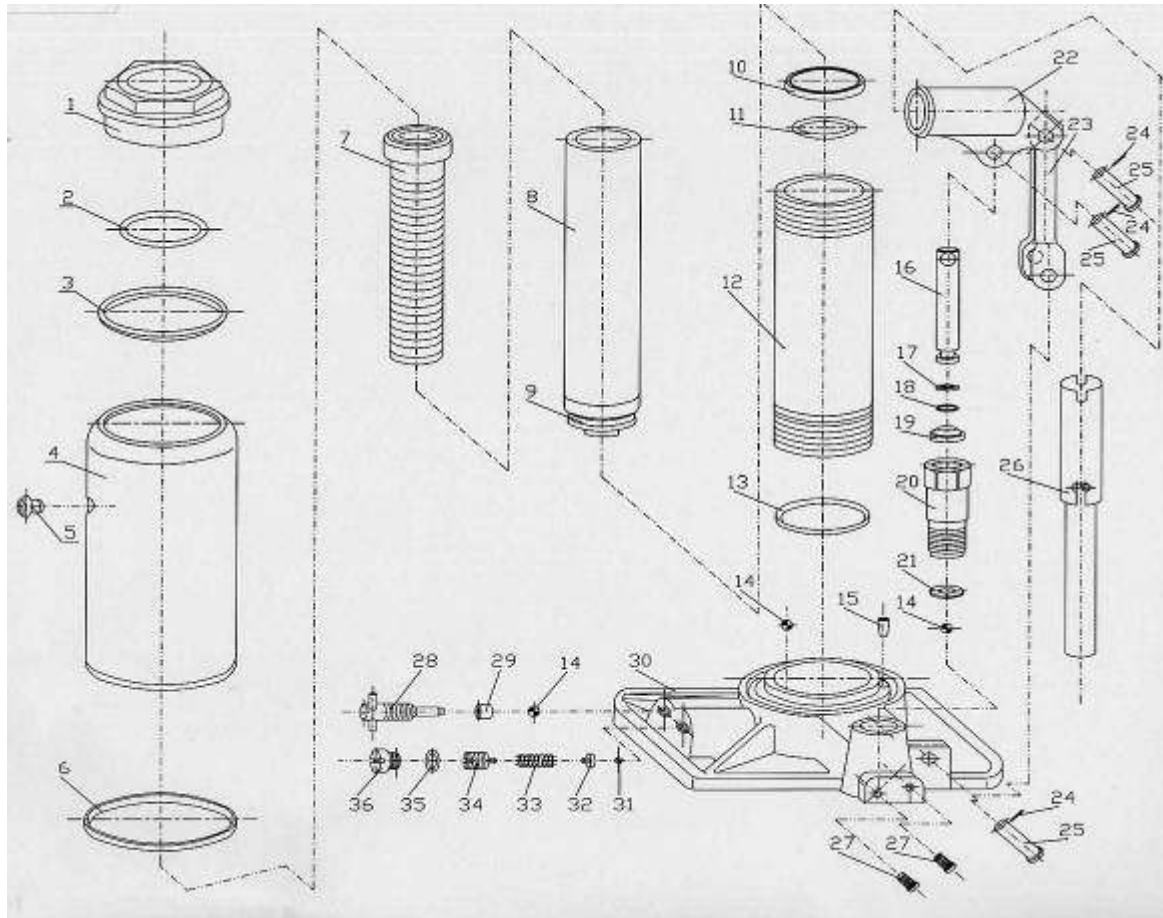

- Onderdelen –
- Spare parts –
- Pièces de rechange –
- Ersatzteile –

Y411200

Pos.	Art. Number	Description	Pos.	Art. Number	Description
1	Y411200-01	Top Nut	19	Y411200-19	Dust Wiper
2	Y411200-02	O-Ring	20	Y411200-20	Pump Cylinder
3	Y411200-03	Nylon Gasket	21	Y411200-21	Copper Gasket
4	Y411200-04	Oil Tank	22	Y411200-22	Handle Socket
5	Y411200-05	Oil Plug	23	Y411200-23	Linkage
6	Y411200-06	Square Seal	24	Y411200-24	Cotter Pin
7	Y411200-07	Extension Screw	25	Y411200-25	Axle
8	Y411200-08	Ram	26	Y411200-26	Handle Assembly
9	Y411200-09	Piston	27	Y411200-27	Oil Stopper
10	Y411200-10	U-cup Ring	28	Y411200-28	Release Valve
11	Y411200-11	O-Ring	29	Y411200-29	Square Seal
12	Y411200-12	Cylinder	30	Y411200-30	Base
13	Y411200-13	Square Seal	31	Y411200-31	Steel Ball
14	Y411200-14	Steel Ball	32	Y411200-32	Stud
15	Y411200-15	Dust Wiper	33	Y411200-33	Compression Spring
16	Y411200-16	Pump Plunger	34	Y411200-34	Pressure Screw
17	Y411200-17	Snap Ring	35	Y411200-35	O-Ring
18	Y411200-18	O Ring	36	Y411200-36	Safety Screw
			*	Y411200-RK	Repair Kit